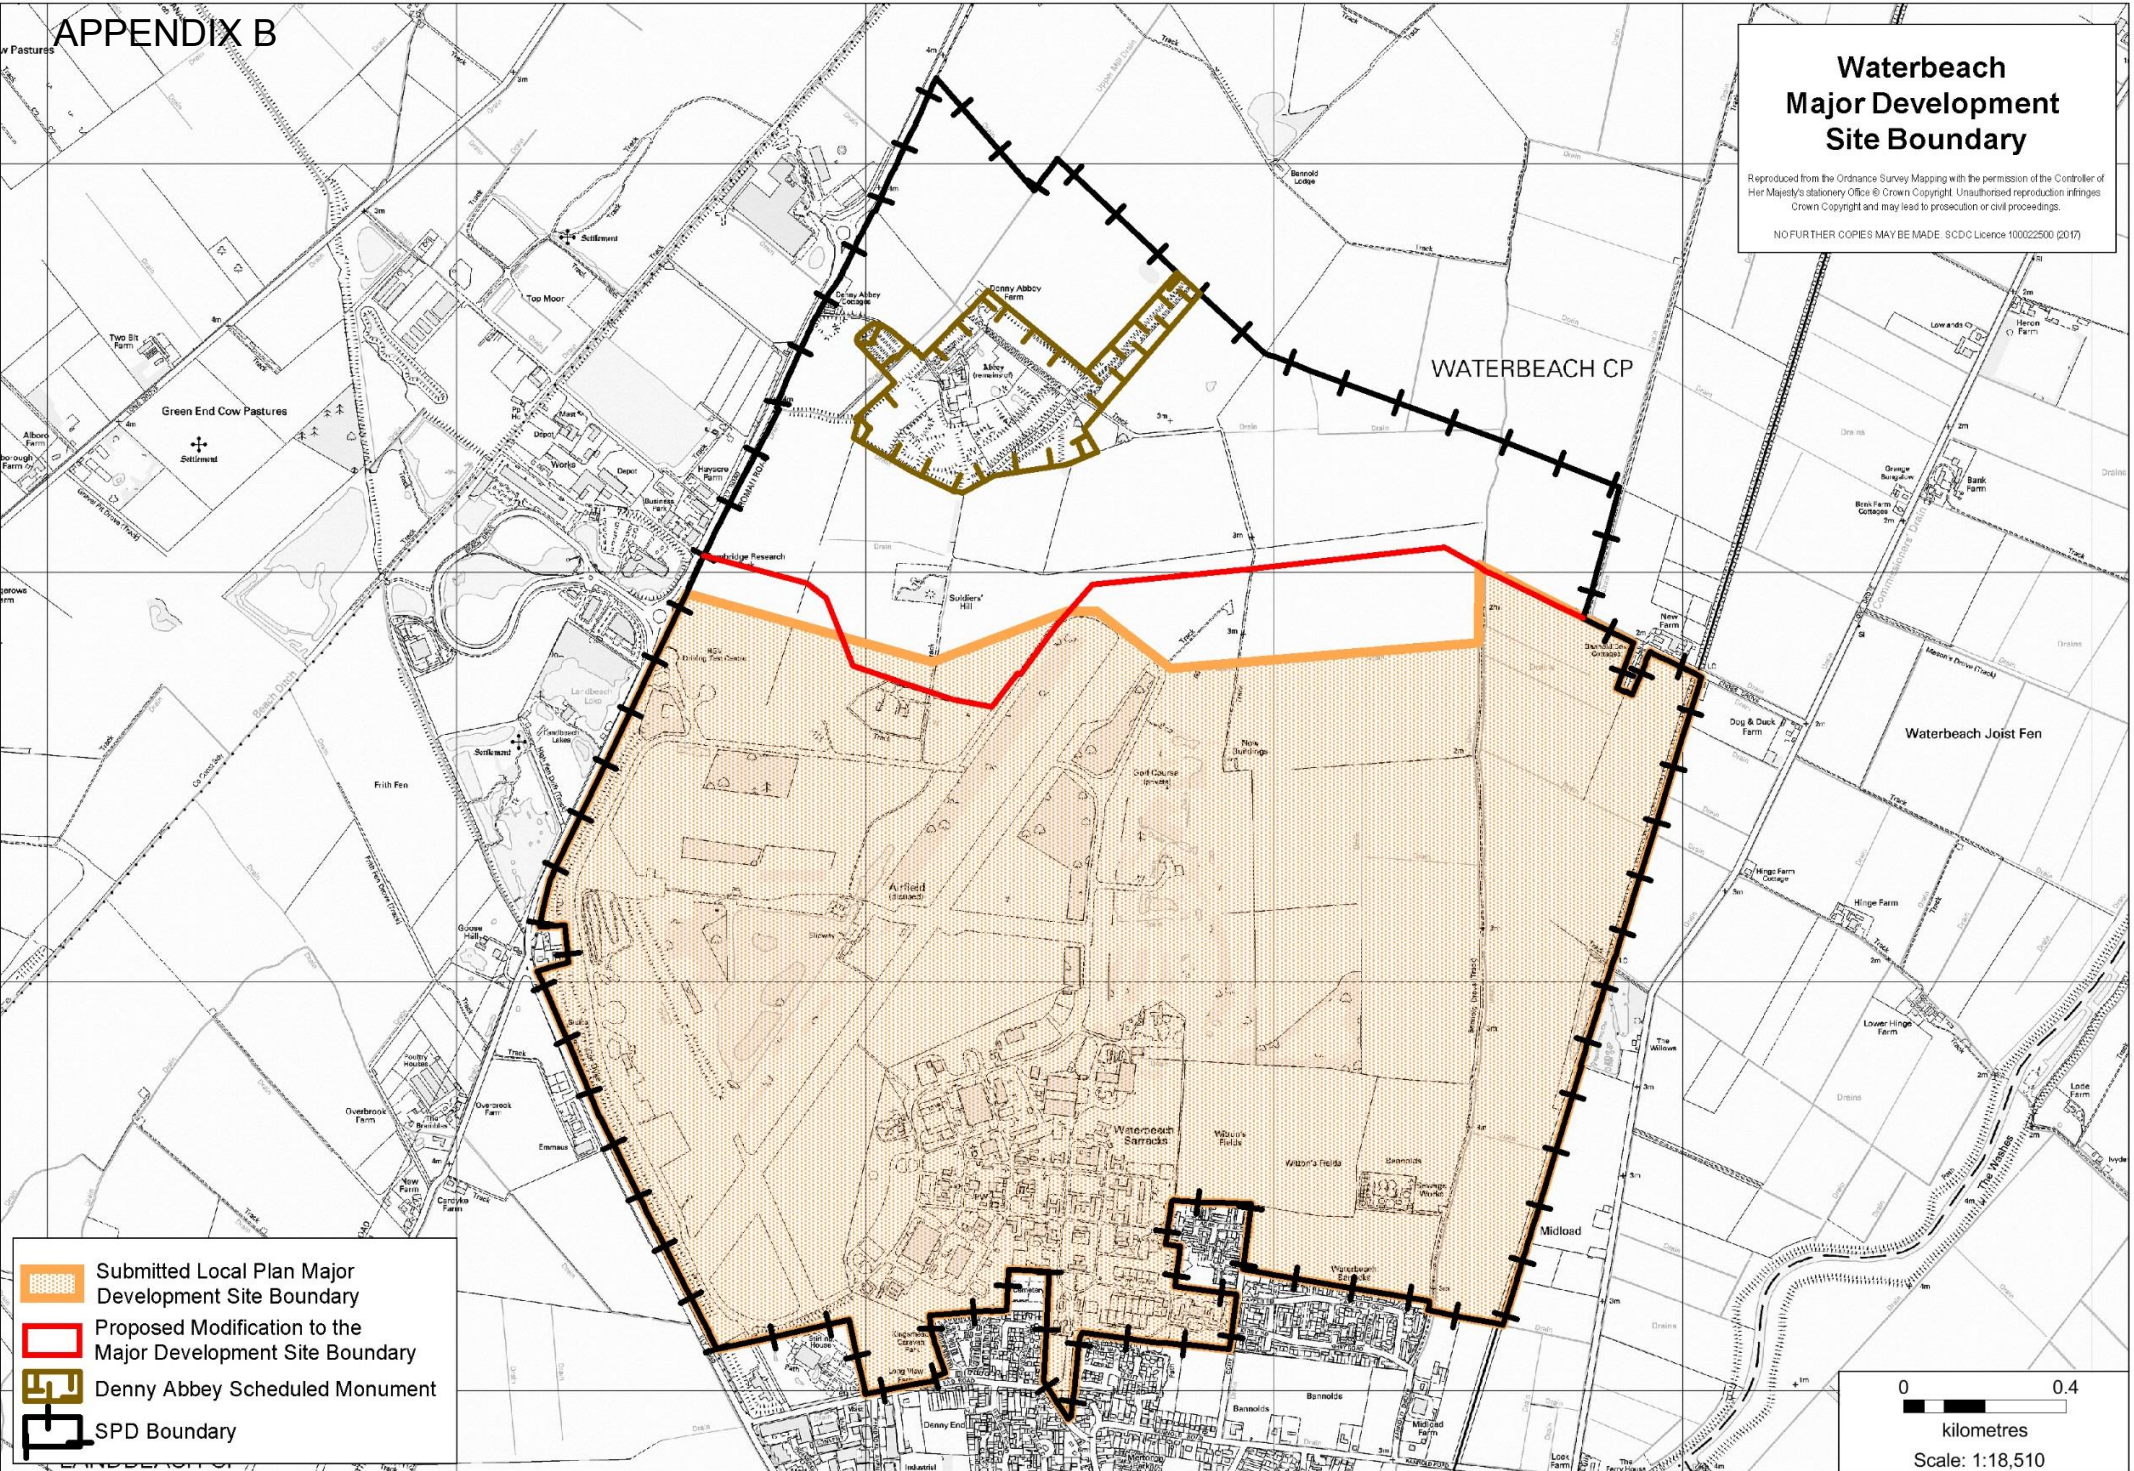

APPENDIX B

Waterbeach Major Development Site Boundary

- Submitted Local Plan Major Development Site Boundary
- Proposed Modification to the Major Development Site Boundary
- Denny Abbey Scheduled Monument
- SPD Boundary